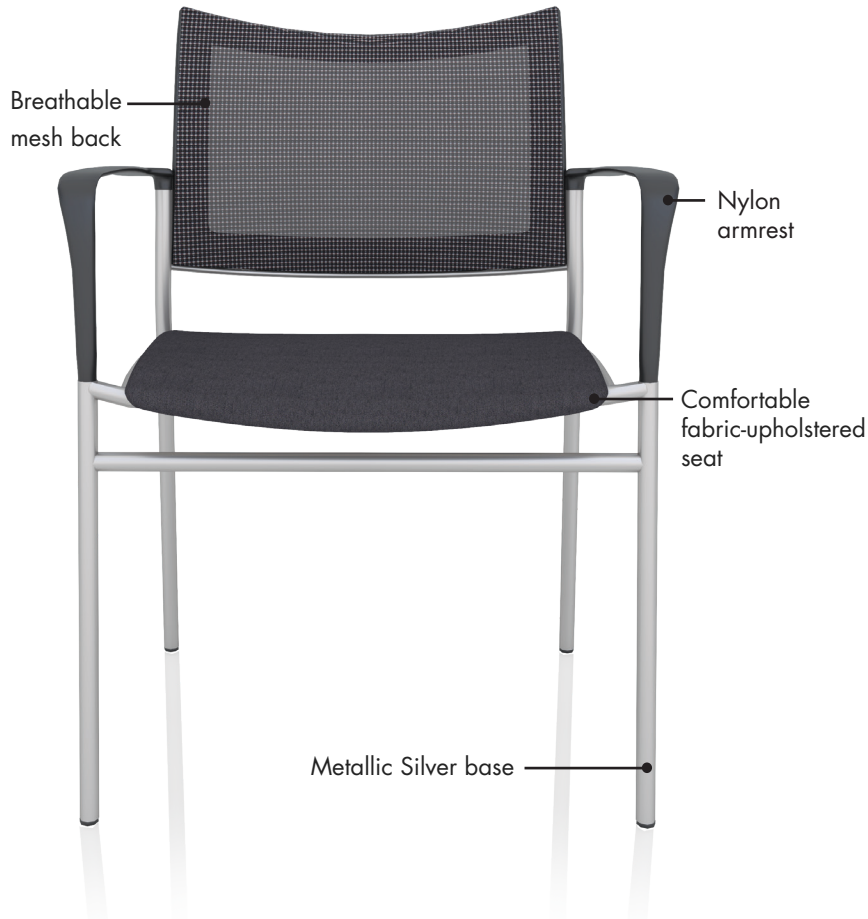

W Y A T T
SEATING

Extraseating

EXTRA guest

Extra

It was a doughnut that landed me in a movie with a Golden Globe winning actress. Not a jelly filled gimmick, but a classic, vanilla with sprinkles. The kind that makes you walk an extra four blocks when the first place you stopped at is sold out. The kind that makes you walk to that corner bakery where you find a film crew looking for extras. I could have just taken my pastry and run, but I had a shot at having my cake and eating it too. So I took it. And it was red carpet delicious.

- [Handwritten signature]

FEATURES

Extra

Sometimes, in life, you're going to have to take a backseat and be the extra in somebody else's movie. And there's no better way to stay comfortable doing it than in the Extra chair. Perfect for guests in a private office or lobby, the Extra is a strong, lightweight, stackable utility chair that can be easily stored and transported. It's sleek, minimalist design paired with its unassuming comfort, makes the Extra chair the best seat in the house.

SPECS

Model	Width w/ Arms	Overall Depth	Overall Height	Seat Width	Seat Depth	Seat Height	Back Width	Back Height	Weight w/ Arms	Weight Capacity
Extra (52)	23"	20"	32"	18"	20"	18.5"	17"	12"	25 lbs	300 lbs