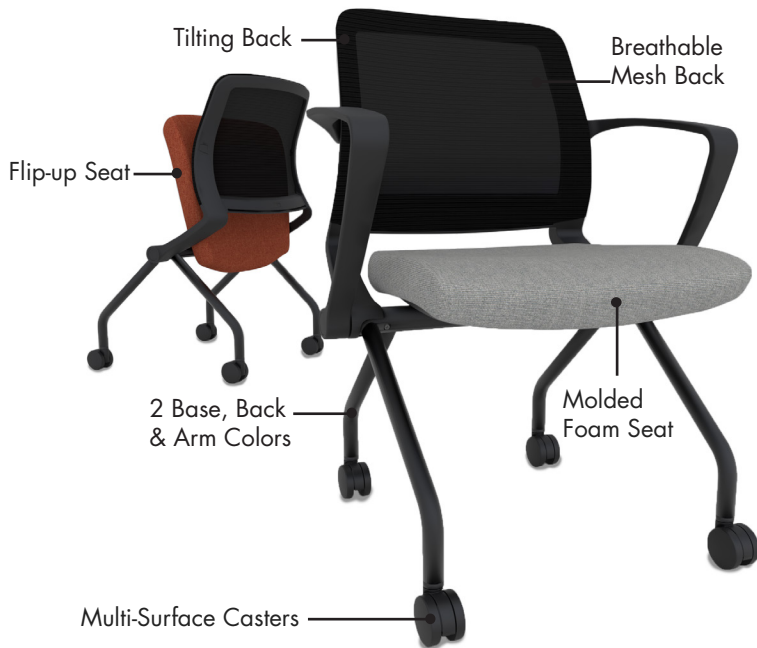

W Y A T T  
SEATING

**Fini**seating

**FINI** nesting

## *Fini*

I never thought of the Bassett Hound as a world class runner. But the friendly pup that joined me 24.2 miles into the Paris Marathon matched me stride for stride. My new running partner's ears flapped in the wind as he willed me to my destination. His relieved owner informed me that his name was Roscoe... but for two glorious miles, I just called him Fini.

## Fin

The Fini is your perfect companion for those marathon meetings and learning sessions. This training chair features a comfortable, molded foam seat that flips up for easy nesting when not in use. The tilting back is wrapped in breathable mesh, ensuring you stay cool and supported. Its base, back, and arms are available in two color combinations, and its multi-surface casters ensure smooth movement across any terrain. Whether you're sprinting through a busy workday or enduring a long training session, the Fini chair is ready to support you all the way to the finish line.

# SPECS

Model	Width w/ Arms	Overall Depth	Overall Height	Seat Width	Seat Depth	Seat Height	Back Width	Back Height	Weight w/ Arms	Weight Capacity
Fini (F20)	23"	20"	33.5"	18"	18.5"	18.5"	18.5"	17"	22z lbs	300 lbs