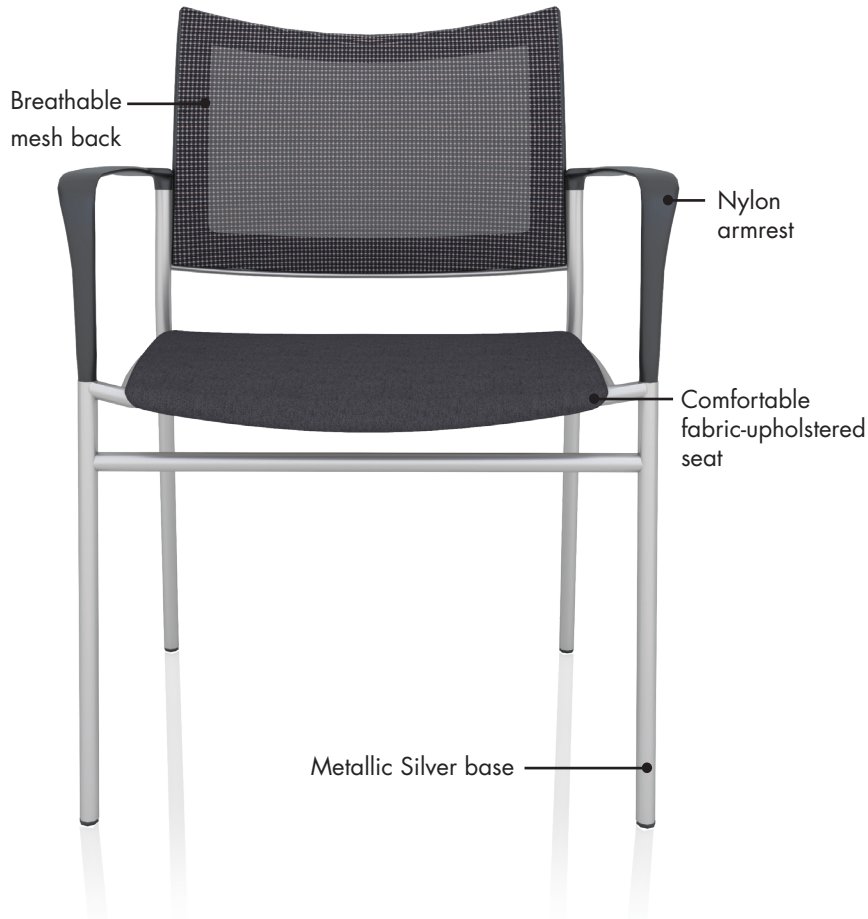

W Y A T T
SEATING

Extraseating

EXTRA guest

Extra

It was a doughnut that landed me in a movie with a Golden Globe winning actress. Not a jelly filled gimmick, but a classic, vanilla with sprinkles. The kind that makes you walk an extra four blocks when the first place you stopped at is sold out. The kind that makes you walk to that corner bakery where you find a film crew looking for extras. I could have just taken my pastry and run, but I had a shot at having my cake and eating it too. So I took it. And it was red carpet delicious.

- [Handwritten signature]

FEATURES

Extra

Sometimes, in life, you're going to have to take a backseat and be the extra in somebody else's movie. And there's no better way to stay comfortable doing it than in the Extra chair. Perfect for guests in a private office or lobby, the Extra is a strong, lightweight, stackable utility chair that can be easily stored and transported. It's sleek, minimalist design paired with its unassuming comfort, makes the Extra chair the best seat in the house.

SPECS

Model	Width w/ Arms	Overall Depth	Overall Height	Seat Width	Seat Depth	Seat Height	Back Width	Back Height	Weight w/ Arms	Weight Capacity
Extra	22.5"	20"	32.5"	17"	20"	19"	17.5"	12"	25 lbs	300 lbs