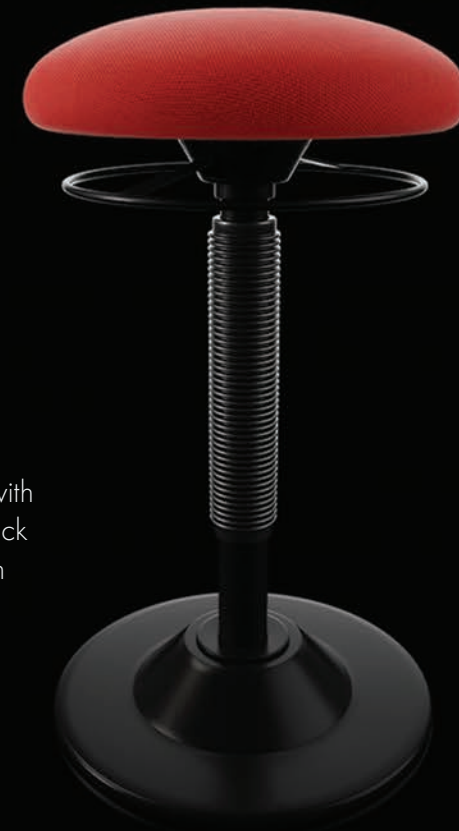

# ROSWELL

TASK | STOOL

Out-of-this-world comfort is what you'll find in our Roswell task chair, as well as a unique back that appeals to the designer in all of us.

G6

TASK | STOOL

Look good and be comfortable while doing it in our G6 task chair, which provides elegance and functionality at any budget.

# TETHER

STOOL

Perch in comfort at various heights with the Tether, a fantastic solution to quick and easy seating in collaboration areas or at sit-to-stand desks.