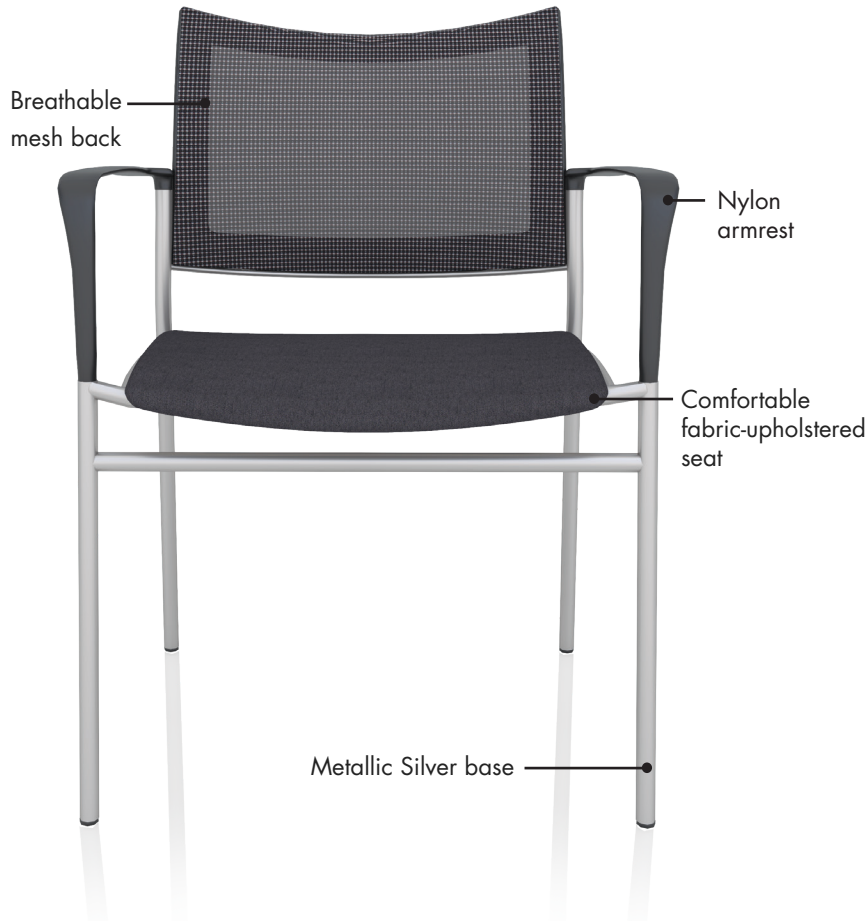

W Y A T T
SEATING

Extraseating

FEATURES

Extra

Sometimes, in life, you're going to have to take a backseat and be the extra in somebody else's movie. And there's no better way to stay comfortable doing it than in the Extra chair. Perfect for guests in a private office or lobby, the Extra is a strong, lightweight utility chair that can be easily stored and transported. It's sleek, minimalist design paired with it's unassuming comfort, makes the Extra chair the best seat in the house.

SPECS

Model	Width w/ Arms	Overall Depth	Overall Height	Seat Width	Seat Depth	Seat Height	Back Width	Back Height	Weight w/ Arms	Weight Capacity
Extra	22.5"	20"	32.5"	17"	20"	19"	17.5"	12"	25 lbs	300 lbs

Extra

It was a doughnut that landed me in a movie with a Golden Globe winning actress. Not a jelly filled gimmick, but a classic, vanilla with sprinkles. The kind that makes you walk an extra four blocks when the first place you stopped at is sold out. The kind that makes you walk to that corner bakery where you find a film crew looking for extras. I could have just taken my pastry and run, but I had a shot at having my cake and eating it too. So I took it. And it was red carpet delicious.