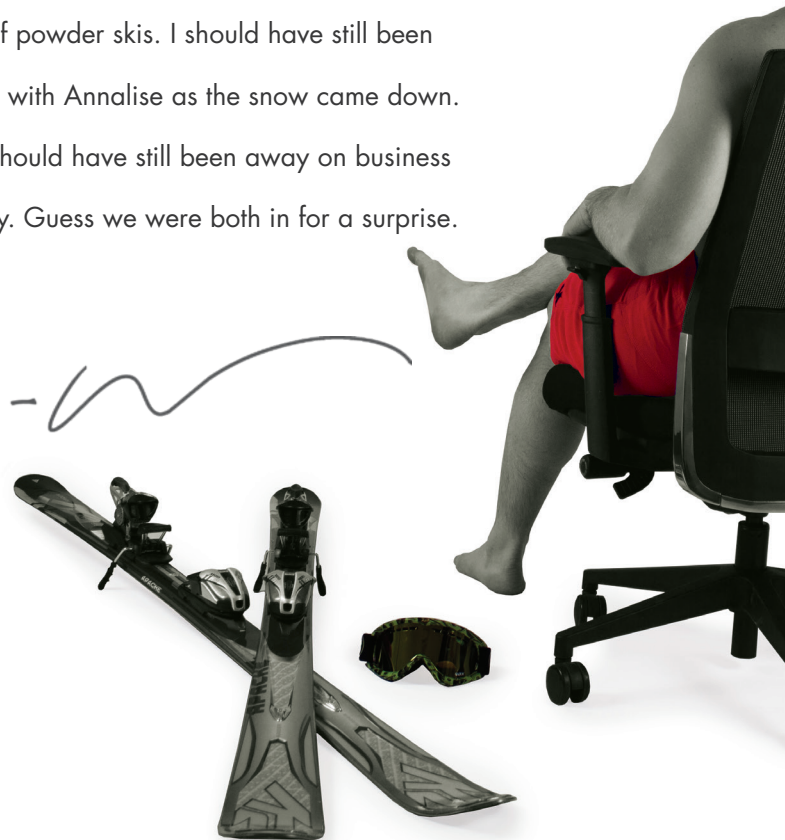

W Y A T T
SEATING

Freerideseating

FREERIDE conference

Freeride

At what point does the human body begin to suffer from frostbite? This is what your mind thinks when you're barreling down a black diamond in Vail in nothing but your bathing suit and your favorite set of powder skis. I should have still been lounging in the hot tub with Annalise as the snow came down. Of course, her father should have still been away on business for at least another day. Guess we were both in for a surprise.

FEATURES

Freeride

Whether it be at the office or plummeting down a ski slope in the middle of the night, you need to be able to adapt to changing circumstances. That's why we've developed the Freeride. Equipped with a myriad of different parts and adjustments, the Freeride allows you to build a chair that suits all of your specific needs, and can be tailored to fit anyone in the office – from a promising intern to a high-rise executive. Just make sure to bring an extra pair of gloves. It's chilly at the top.