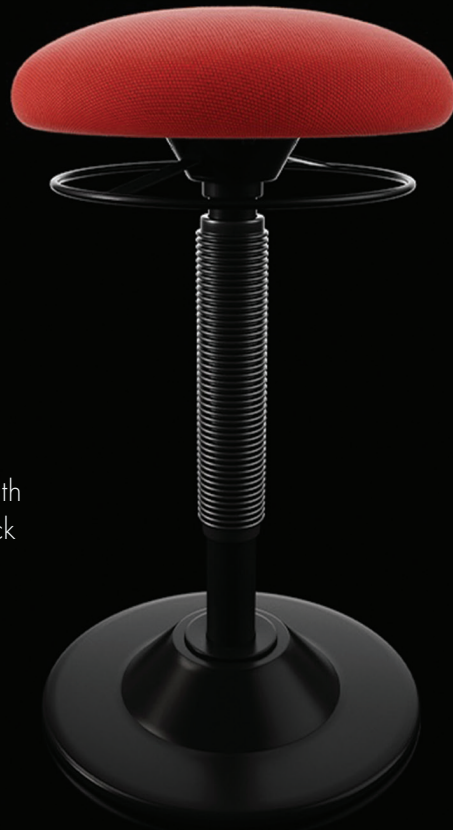

ROSWELL

TASK | STOOL

Out-of-this-world comfort is what you'll find in our Roswell task chair, as well as a unique back that appeals to the designer in all of us.

G6

TASK | STOOL

Look good and be comfortable while doing it in our G6 task chair, which provides elegance and functionality at any budget.

KARAK

STACKING

Sleek tapered, flexible poly shell in designer colors—Karak delivers elegant, super-comfortable seating for cafes, breakout areas, conference rooms, lectures halls, and more.

EXTRA

GUEST

The Extra chair is the perfect way to provide additional seating in any private office, conference or training room, and look great doing it.

LA MIA

STACKING

Comfortable, durable, and easy on the eyes, La Mia offers a stackable solution for your break room, cafe, or other pop-up meeting space.

TETHER

STOOL

Perch in comfort at various heights with the Tether, a fantastic solution to quick and easy seating in collaboration areas or at sit-to-stand desks.